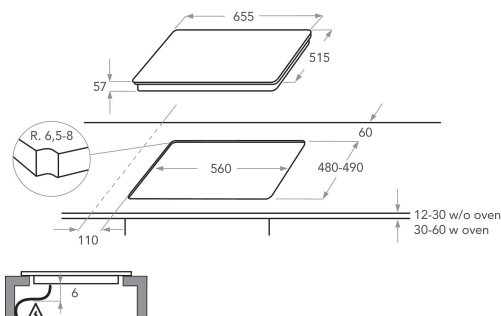

## MAIN FEATURES

Product group	Hob
Construction type	Built-in
Type of control	Electronic
Type of control settings	-
Number of gas burners	0
Number of electric cooking zones	4
Number of electric plates	0
Number of radiant plates	0
Number of halogen plates	0
Number of induction plates	8
Number of electric warming zones	0
Location of control panel	Front
Basic surface material	Glass Ixellium
Main colour of product	Black
Electrical connection rating (W)	7400
Gas connection rating (W)	0
Current (A)	32,2
Voltage (V)	230
Frequency (Hz)	50/60
Length of Electrical Supply Cord (cm)	150
Plug type	No
Gas connection	N/A
Width of the product	655
Height of the product	57
Depth of the product	515
Minimum niche height	30
Minimum niche width	560
Niche depth	480
Net weight (kg)	13.4
Automatic programmes	Yes